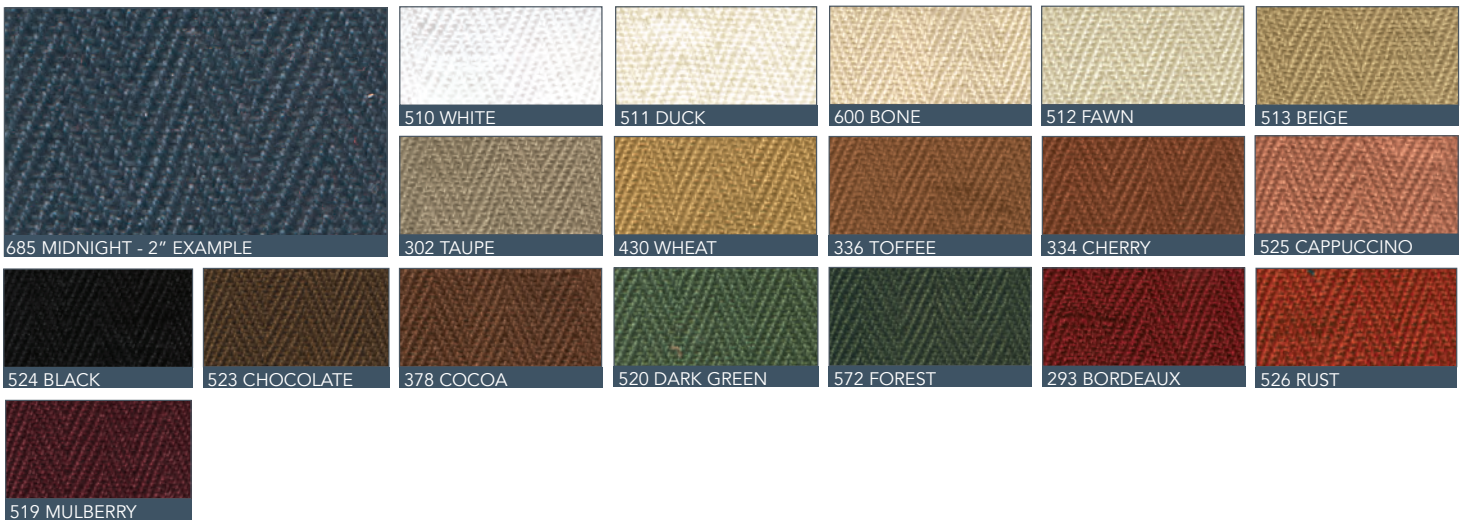

2" Cloth Tape Selector