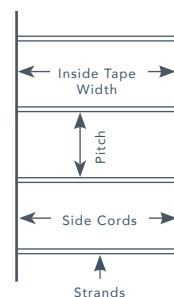

PRODUCT NUMBER — **6805050** XXXX — STANDARD COLOR

Found next to each item shown.

4-digit number found below each color swatch*

*Other colors available. Call for more information.

DESCRIPTION CODES

High Tenacity 2 Strands Crossed Inside Tape Width in mm

HT 25 X 21.5 / 28

Slat Width in mm Pitch in mm

Code: Description:

X 2 strands crossed. Flat side cord.
R 2 strands parallel. Round side cord.
RX 4 strands parallel. Round side cord.
K 2 strands parallel. Flat side cord.

Metric Conversion:

65mm - 2 1/2 inches
 50mm - 2 inches
 35mm - 1 3/8 inches
 25mm - 1 inch
 15mm - 5/8 inches

2-inch
Single
Loop

685027 XXXX
HT 50 R 44/53 SL
44/53 mm

2-inch
Double
Loop

685026 XXXX
HT 50 R 44/53 DL
44/53 mm