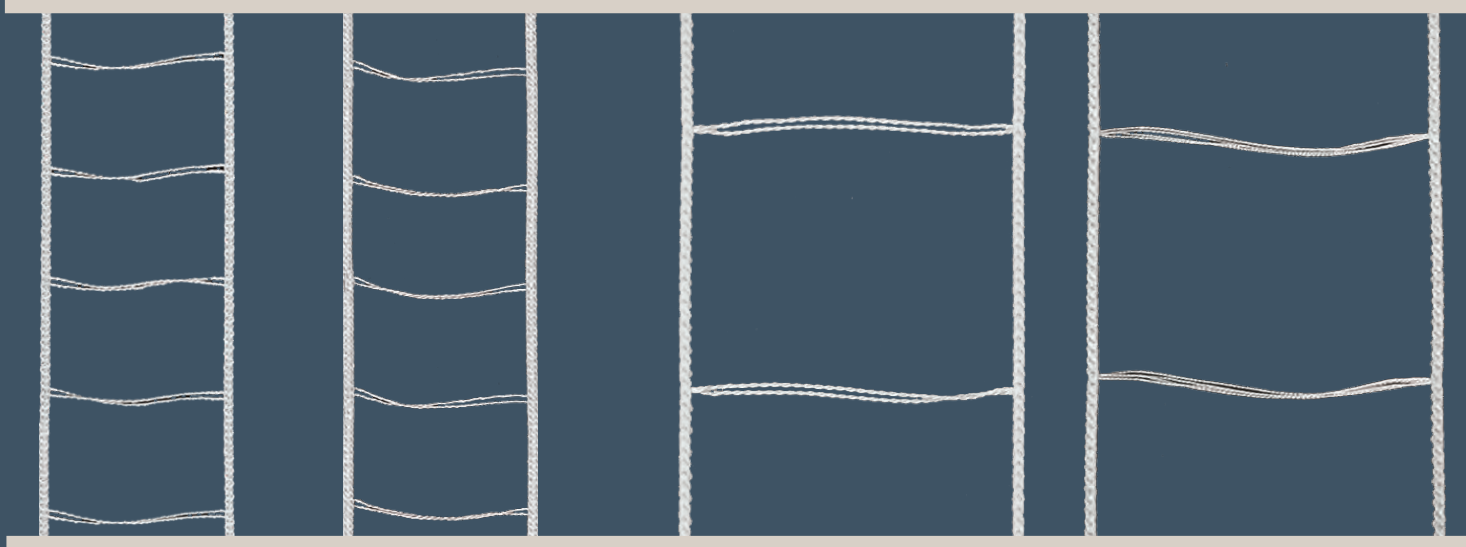

FEATURES

- High tensile strength, 100% polyester yarn
- Minimum elongation and shrinking
- Colorfast to UV light and water
- Accurate spacing and uniform width
- Strong wear resistance for longer blind life
- Improved closure for optimum blind performance

682548 XXXX
HT 25 x 18/28
18/28 mm

682559 XXXX
HT 25 x 21.5/28
21.5/28 mm

685029 XXXX
HT 50 r 44/53
44/53 mm

685050 XXXX
HT 50 rx 44/53
44/53 mm