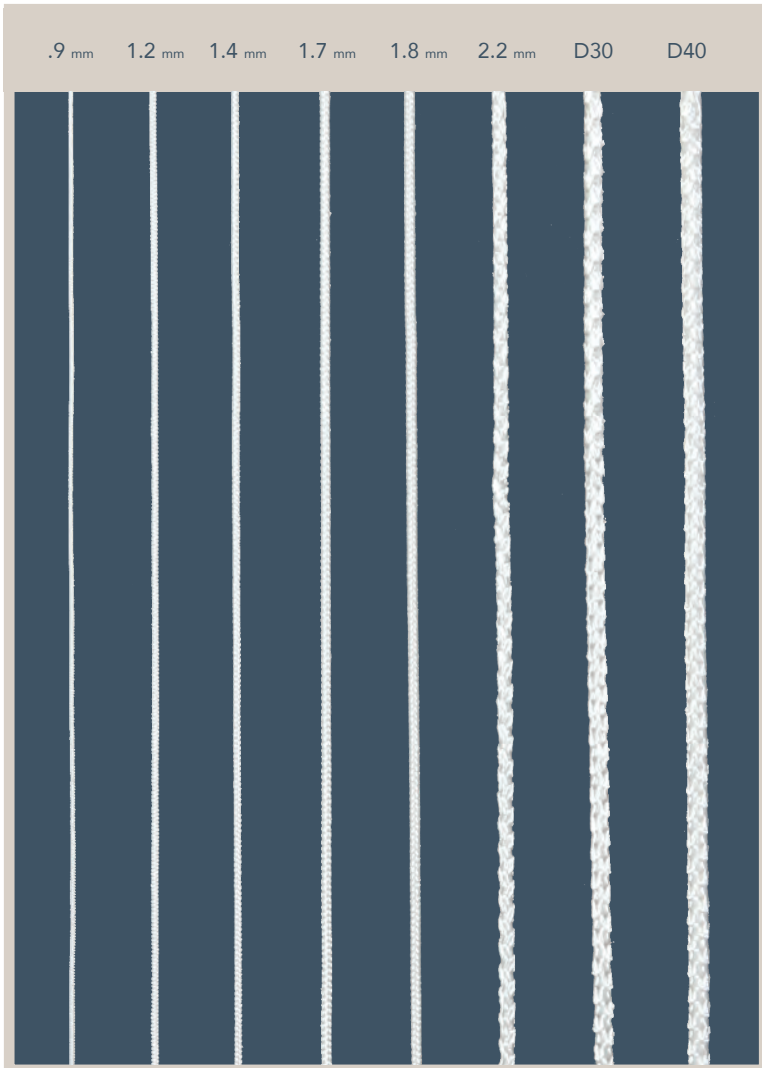

NIBROL®

CORD & LADDER
FOR BLINDS AND SHADES

MANUFACTURING

Cord and beaded chain is manufactured to close tolerances to maintain high quality for optimum production and fabrication consistency.

FEATURES

- High tensile strength, 100% polyester yarn
- Minimum stretching
- Colorfast to UV light and water
- Strong wear resistance for longer blind life

PRODUCT NUMBER — **6805050** XXXX — STANDARD COLOR

Found next to each item shown.

4-digit number found below each color swatch*

*Other colors available. Call for more information.

DESCRIPTION CODES

High Tenacity 2 Strands Crossed Inside Tape Width in mm

HT 25 X 21.5 / 28

Slat Width in mm Pitch in mm

Code: Description:

X 2 strands crossed. Flat side cord.
R 2 strands parallel. Round side cord.
RX 4 strands parallel. Round side cord.
K 2 strands parallel. Flat side cord.

Custom colors are available at regular prices when a minimum quantity is ordered.

Cord & Ladder Colors

*Custom colors available. Call for samples and more information.

#10 Beaded Chain Colors 4.5mm X 6mm spacing